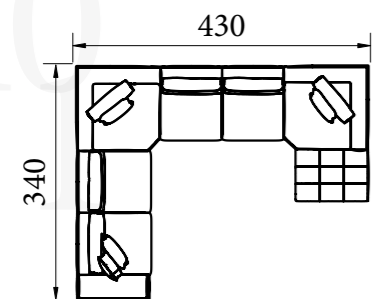

10 OPTION

TECHNICAL DETAILS & MATERIALS

PASSION DINING ROOM

CONSOLE

- Smoked Oak MDF
- Smoked Oak
- Decelerators Hettich Tandem
- Rail Hettich Dowel Minifix
- Metal
- Rice
- Sinterflex

TABLE

- Smoked Oak MDF
- Smoked Oak
- Hettich Dowel
- Minifix Sinterflex