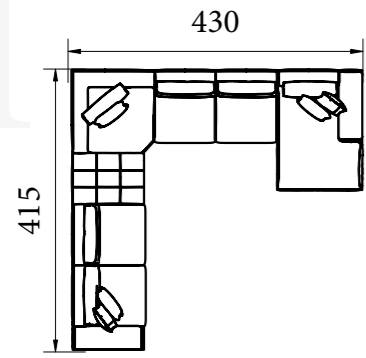

10 OPTION

TECHNICAL DETAILS & MATERIALS

PASSION DINING ROOM

CONSOLE

- Smoked Oak MDF
- Smoked Oak
- Decelerators Hettich Tandem
- Rail Hettich Dowel Minifix
- Metal
- Rice
- Sinterflex

TABLE

- Smoked Oak MDF
- Smoked Oak
- Hettich Dowel
- Minifix Sinterflex