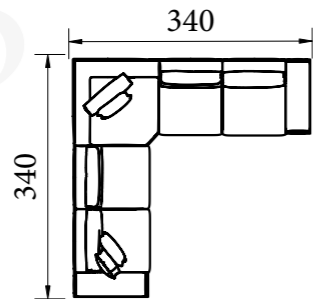

10 OPTION

TECHNICAL DETAILS & MATERIALS

PASSION DINING ROOM

CONSOLE

- Smoked Oak MDF
- Smoked Oak
- Decelerators Hettich Tandem
- Rail Hettich Dowel Minifix
- Metal
- Rice
- Sinterflex

TABLE

- Smoked Oak MDF
- Smoked Oak
- Hettich Dowel
- Minifix Sinterflex