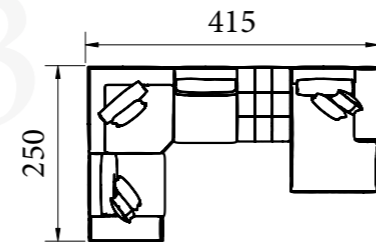

10 OPTION

TECHNICAL DETAILS & MATERIALS

PASSION DINING ROOM

CONSOLE

- Smoked Oak MDF
- Smoked Oak
- Decelerators Hettich Tandem
- Rail Hettich Dowel Minifix
- Metal
- Rice
- Sinterflex

TABLE

- Smoked Oak MDF
- Smoked Oak
- Hettich Dowel
- Minifix Sinterflex