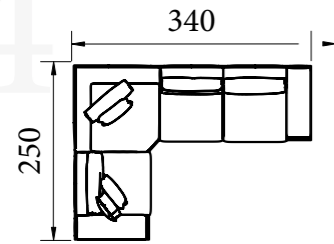

10 OPTION

TECHNICAL DETAILS & MATERIALS

PASSION DINING ROOM

CONSOLE

- Smoked Oak MDF
- Smoked Oak
- Decelerators Hettich Tandem
- Rail Hettich Dowel Minifix
- Metal
- Rice
- Sinterflex

TABLE

- Smoked Oak MDF
- Smoked Oak
- Hettich Dowel
- Minifix Sinterflex