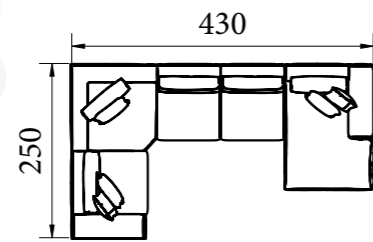

10 OPTION

TECHNICAL DETAILS & MATERIALS

PASSION DINING ROOM

CONSOLE

- Smoked Oak MDF
- Smoked Oak
- Decelerators Hettich Tandem
- Rail Hettich Dowel Minifix
- Metal
- Rice
- Sinterflex

TABLE

- Smoked Oak MDF
- Smoked Oak
- Hettich Dowel
- Minifix Sinterflex