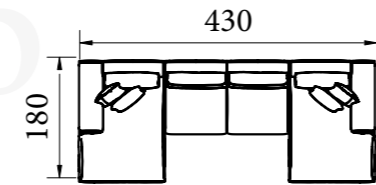

10 OPTION

TECHNICAL DETAILS & MATERIALS

PASSION DINING ROOM

CONSOLE

- Smoked Oak MDF
- Smoked Oak
- Decelerators Hettich Tandem
- Rail Hettich Dowel Minifix
- Metal
- Rice
- Sinterflex

TABLE

- Smoked Oak MDF
- Smoked Oak
- Hettich Dowel
- Minifix Sinterflex