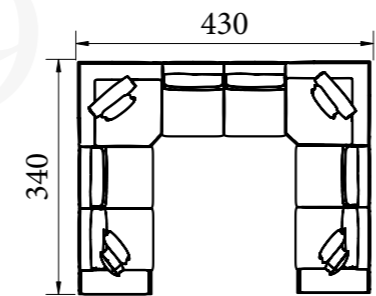

10 OPTION

TECHNICAL DETAILS & MATERIALS

PASSION DINING ROOM

CONSOLE

- Smoked Oak MDF
- Smoked Oak
- Decelerators Hettich Tandem
- Rail Hettich Dowel Minifix
- Metal
- Rice
- Sinterflex

TABLE

- Smoked Oak MDF
- Smoked Oak
- Hettich Dowel
- Minifix Sinterflex