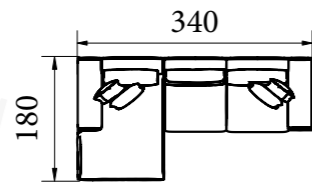

10 OPTION

TECHNICAL DETAILS & MATERIALS

PASSION DINING ROOM

CONSOLE

- Smoked Oak MDF
- Smoked Oak
- Decelerators Hettich Tandem
- Rail Hettich Dowel Minifix
- Metal
- Rice
- Sinterflex

TABLE

- Smoked Oak MDF
- Smoked Oak
- Hettich Dowel
- Minifix Sinterflex