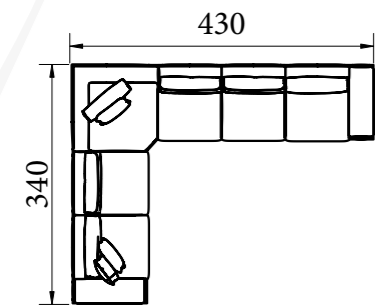

10 OPTION

TECHNICAL DETAILS & MATERIALS

PASSION DINING ROOM

CONSOLE

- Smoked Oak MDF
- Smoked Oak
- Decelerators Hettich Tandem
- Rail Hettich Dowel Minifix
- Metal
- Rice
- Sinterflex

TABLE

- Smoked Oak MDF
- Smoked Oak
- Hettich Dowel
- Minifix Sinterflex